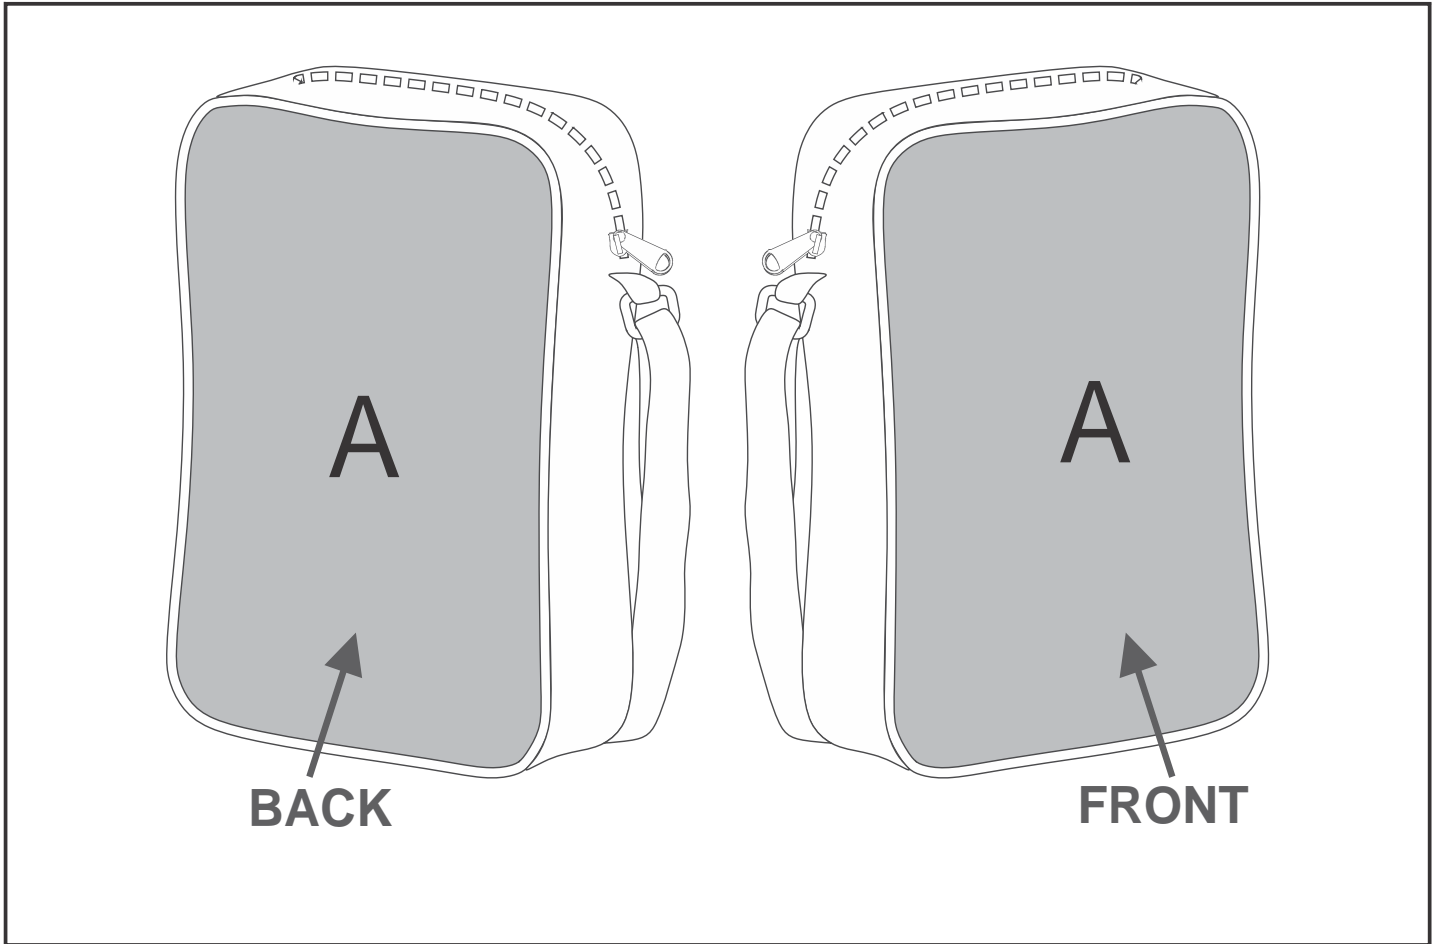

# SG-HP-127-G

PPS Hoppla Worldly Crossbody Bag

## Need to know:

Includes 1-Position Sublimation (setup fees apply)

- Please Note: We cannot guarantee 100% logo Alignment on all Brandable Panels.

## Branding Options:

Position	Branding Method (Branding Code)	No. of Colours	Dimension
A	Custom Sublimation A (CPSUB-A)	Full Colour	432mm wide x 280mm high